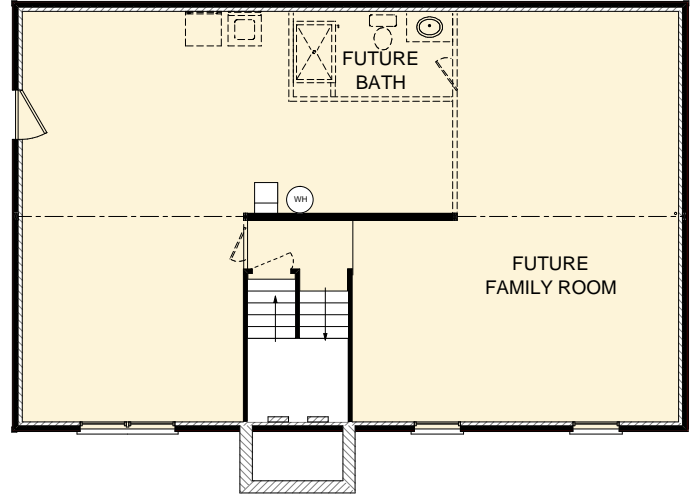

The Cambridge

Total Finished SF: 1,232 sf

Elevation B
(Shown with Options)

The Cambridge special features:

- ◆ 3 bedroom plan
- ◆ 2 Baths
- ◆ Area for future Family Room

Unfinished Lower Level

Upper Level

EQUAL HOUSING
OPPORTUNITY
© FOXCRAFT HOME BUILDERS

This brochure is for illustrative purposes only and not part of a legal contract. Some items may be available at additional cost. Room dimensions are approximate and actual plans may vary due to changes in design or building materials. Design and specifications are subject to change without notice or obligation