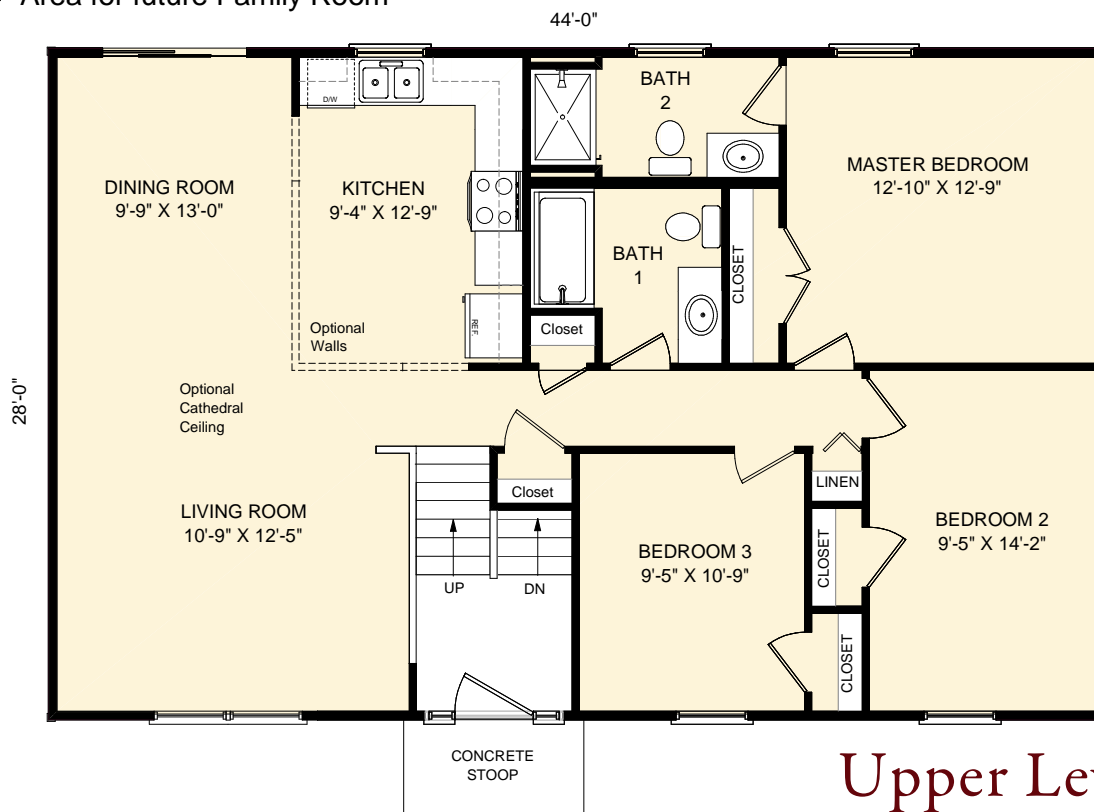

The Cambridge

Total Finished SF: 1,232 sf

Elevation B
(Shown with Options)

The Cambridge special features:

- ◆ 3 bedroom plan
- ◆ 2 Baths
- ◆ Area for future Family Room

Unfinished Lower Level

Upper Level

EQUAL HOUSING
OPPORTUNITY
© FOXCRAFT HOME BUILDERS

This brochure is for illustrative purposes only and not part of a legal contract. Some items may be available at additional cost. Room dimensions are approximate and actual plans may vary due to changes in design or building materials. Design and specifications are subject to change without notice or obligation